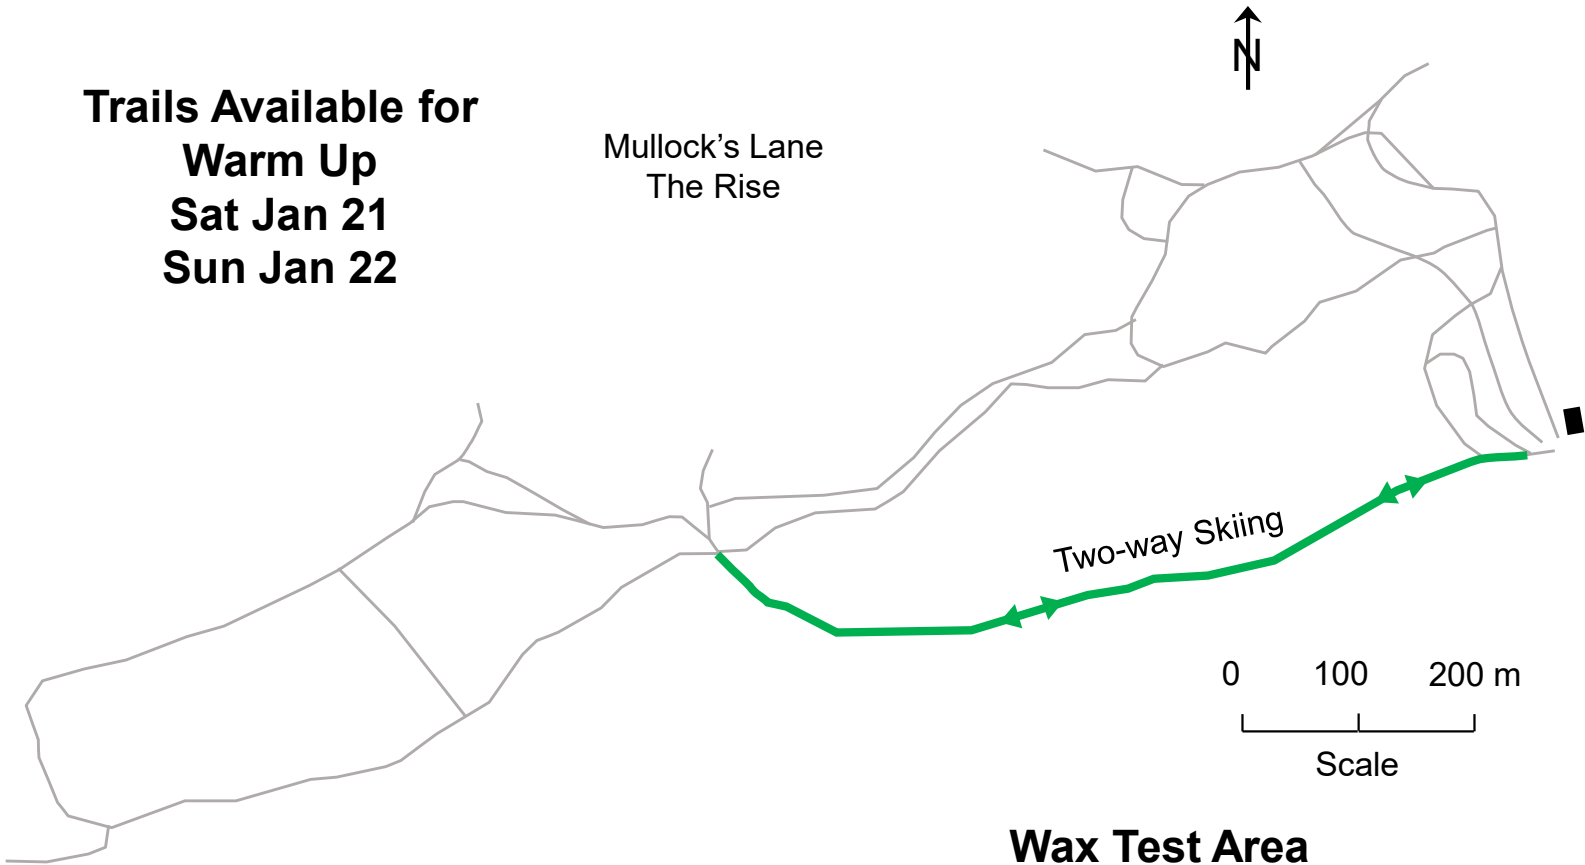

**Trails Available for
Warm Up
Sat Jan 21
Sun Jan 22**

Mullock's Lane
The Rise

**Wax Test Area
Paranordic Delight**

**Friday 10:00 am to 4:00 pm
Sat 7:00 am to 15 minutes before Race Start
Sun 7:00 am to 15 minutes before Race Start**