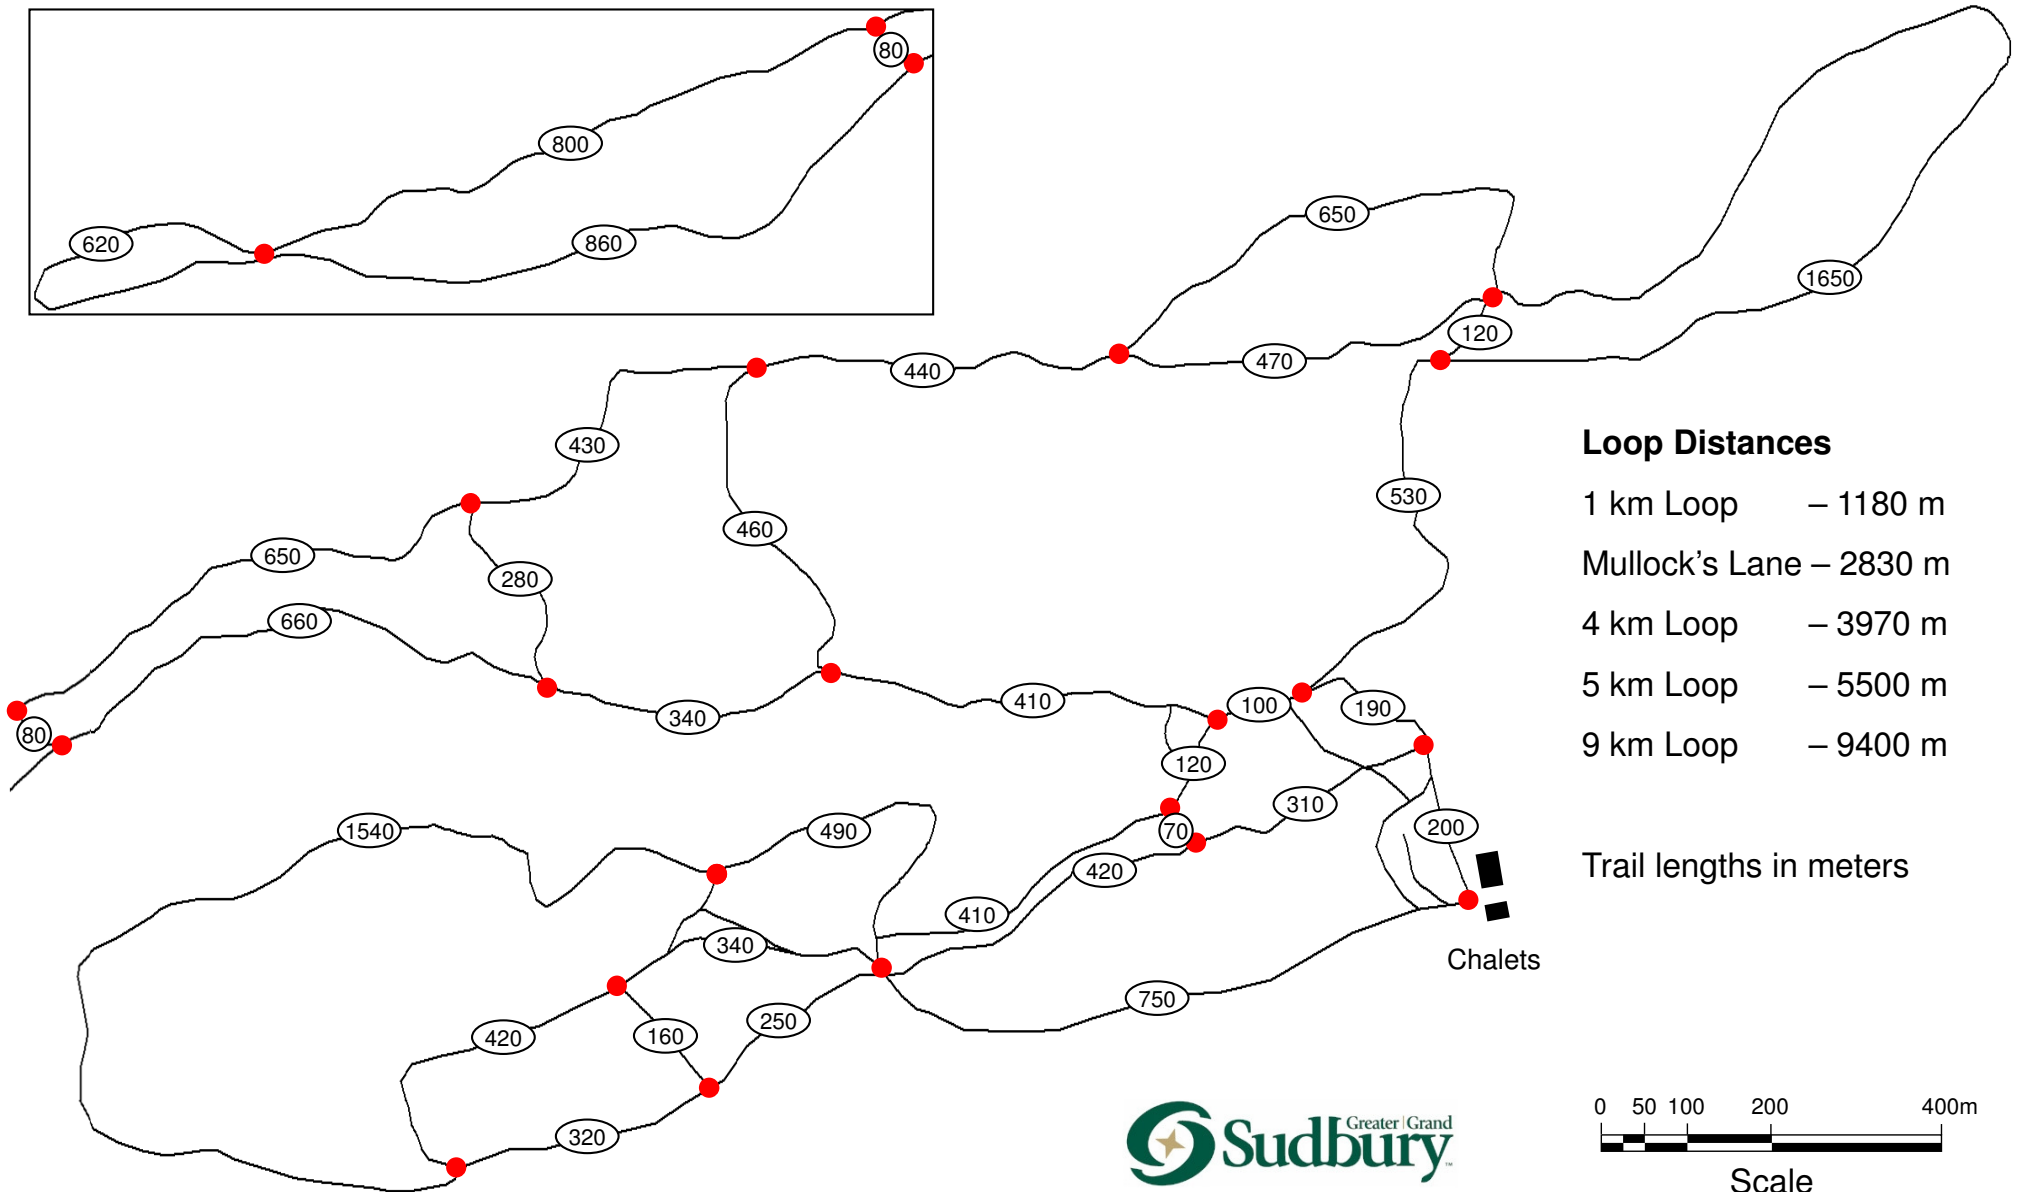

Walden Cross Country Naughton Ski Trails – Distances

www.waldenxc.ca

Loop Distances

- 1 km Loop – 1180 m
- Mullock's Lane – 2830 m
- 4 km Loop – 3970 m
- 5 km Loop – 5500 m
- 9 km Loop – 9400 m

Trail lengths in meters