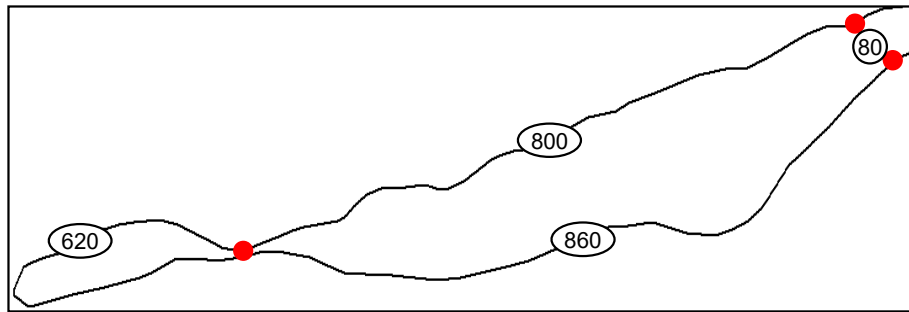

Walden Cross Country Walden Ski Trails – Distances

www.waldenxc.ca

Loop Distances

- 1 km Loop – 1180 m
- Mullock's Lane – 2830 m
- 4 km Loop – 3970 m
- 5 km Loop – 5500 m
- 9 km Loop – 9400 m

Trail lengths in meters