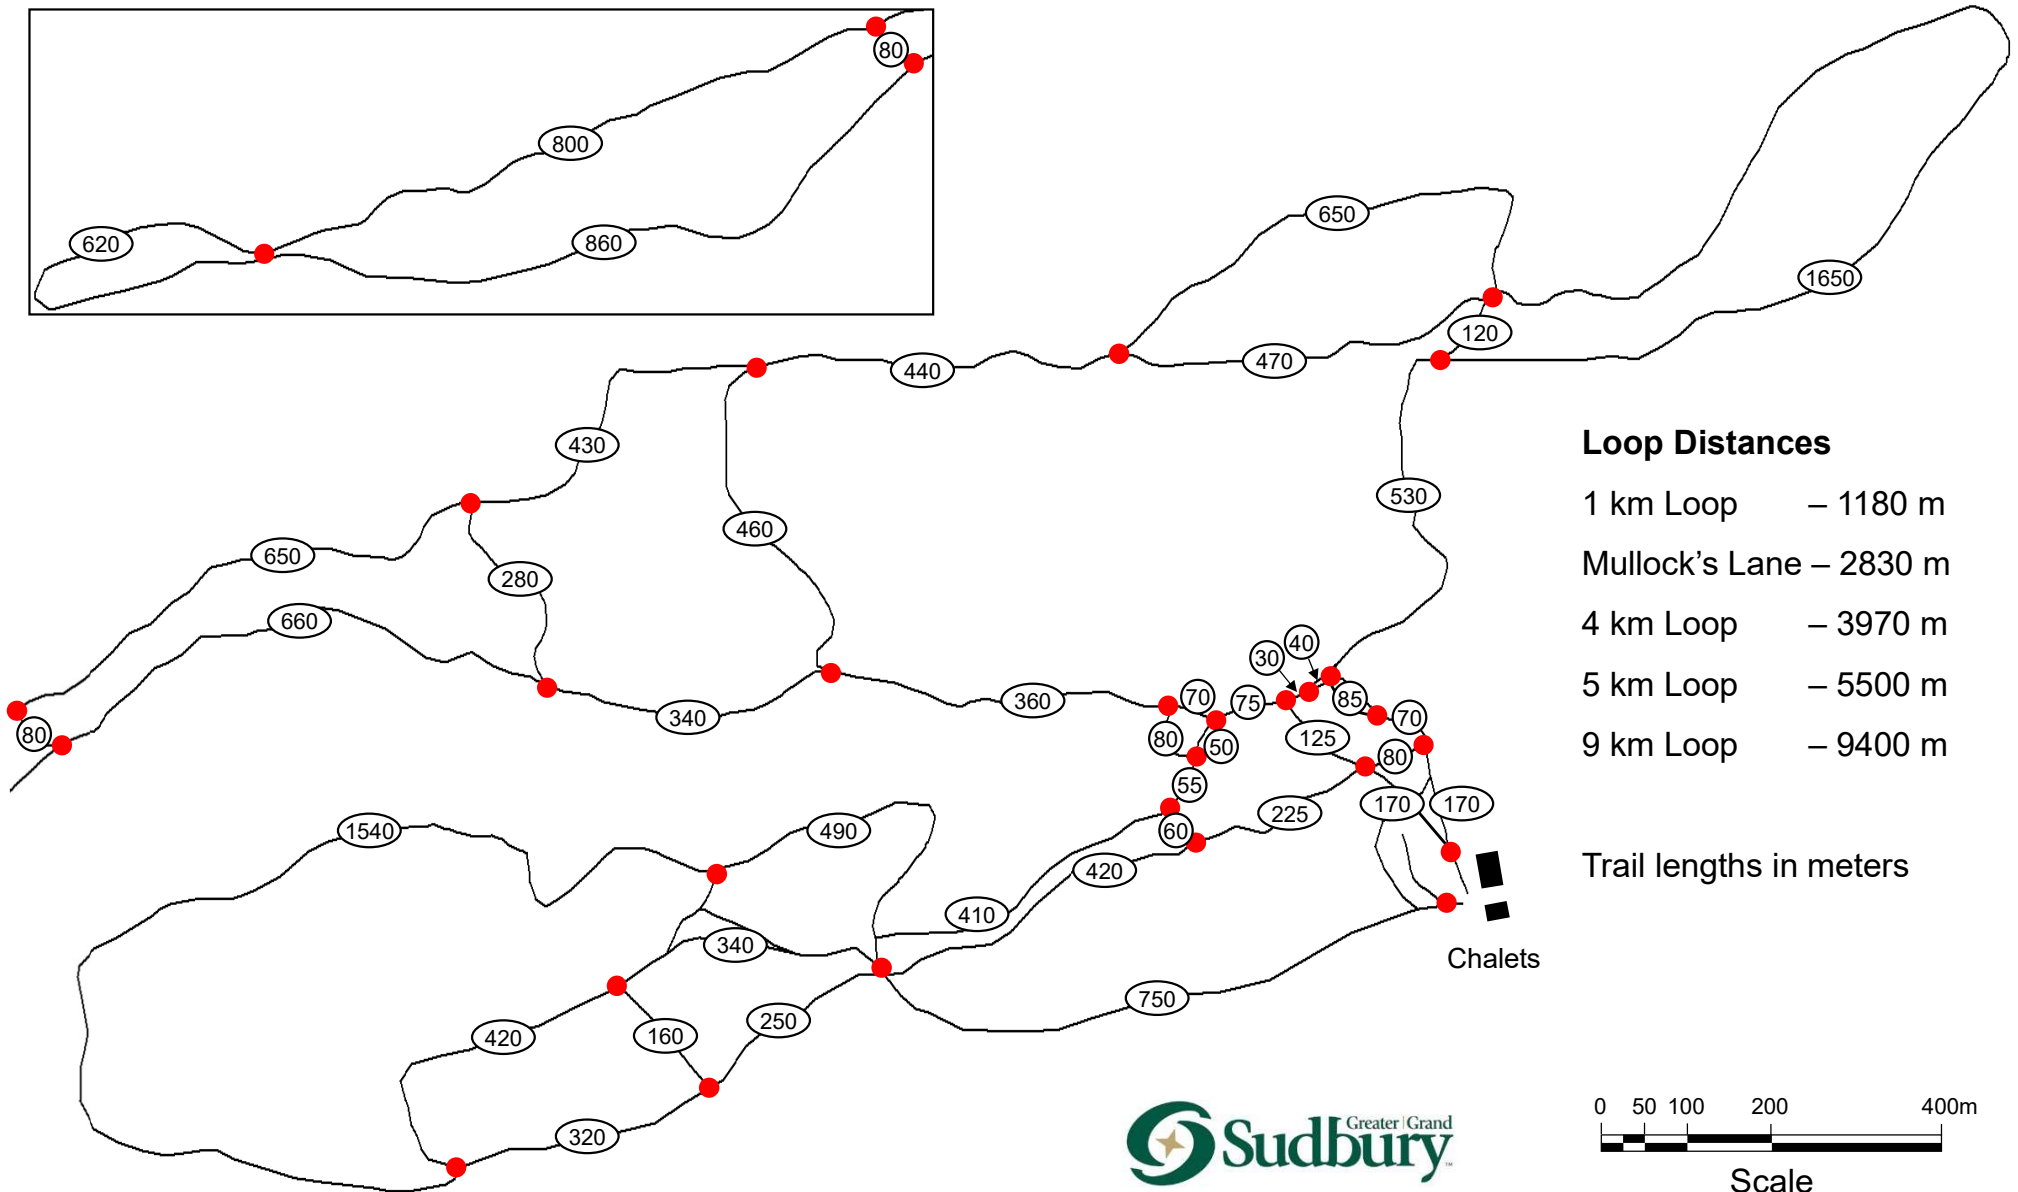

Walden Cross Country Walden Ski Trails – Distances

www.waldenxc.ca

Loop Distances

- 1 km Loop – 1180 m
- Mullock's Lane – 2830 m
- 4 km Loop – 3970 m
- 5 km Loop – 5500 m
- 9 km Loop – 9400 m

Trail lengths in meters