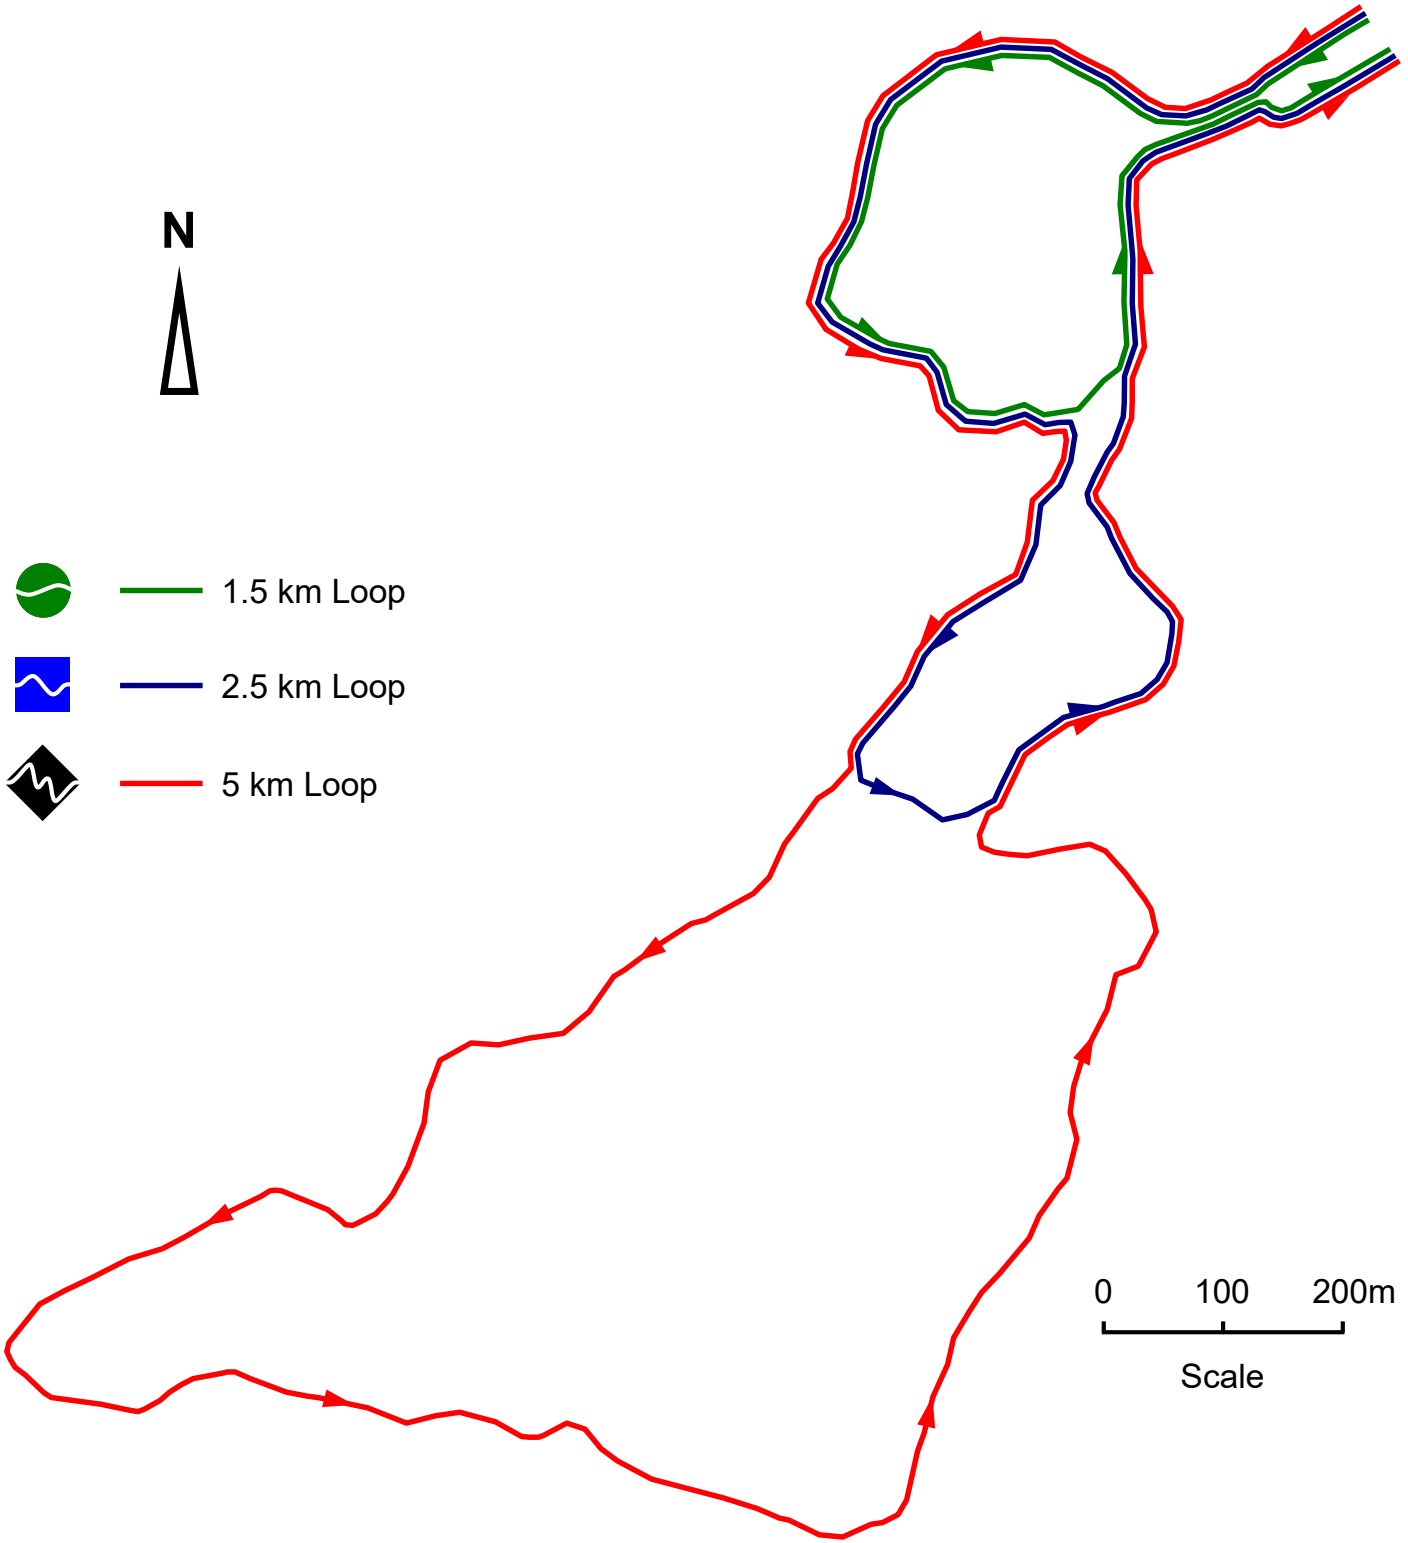

# Walden Cross Country Beaver Lake Ski Trails

[www.waldenxc.ca](http://www.waldenxc.ca)

Beaver Lake  
Community  
Centre

1.5 km Loop

2.5 km Loop

5 km Loop

● Matti's Lookout