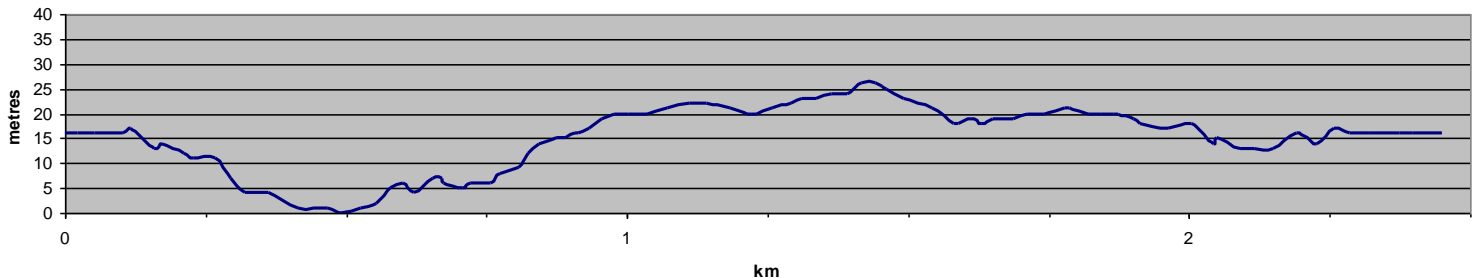

Course subject to change
Confirm course maps on Race Day

14 Jan 2023