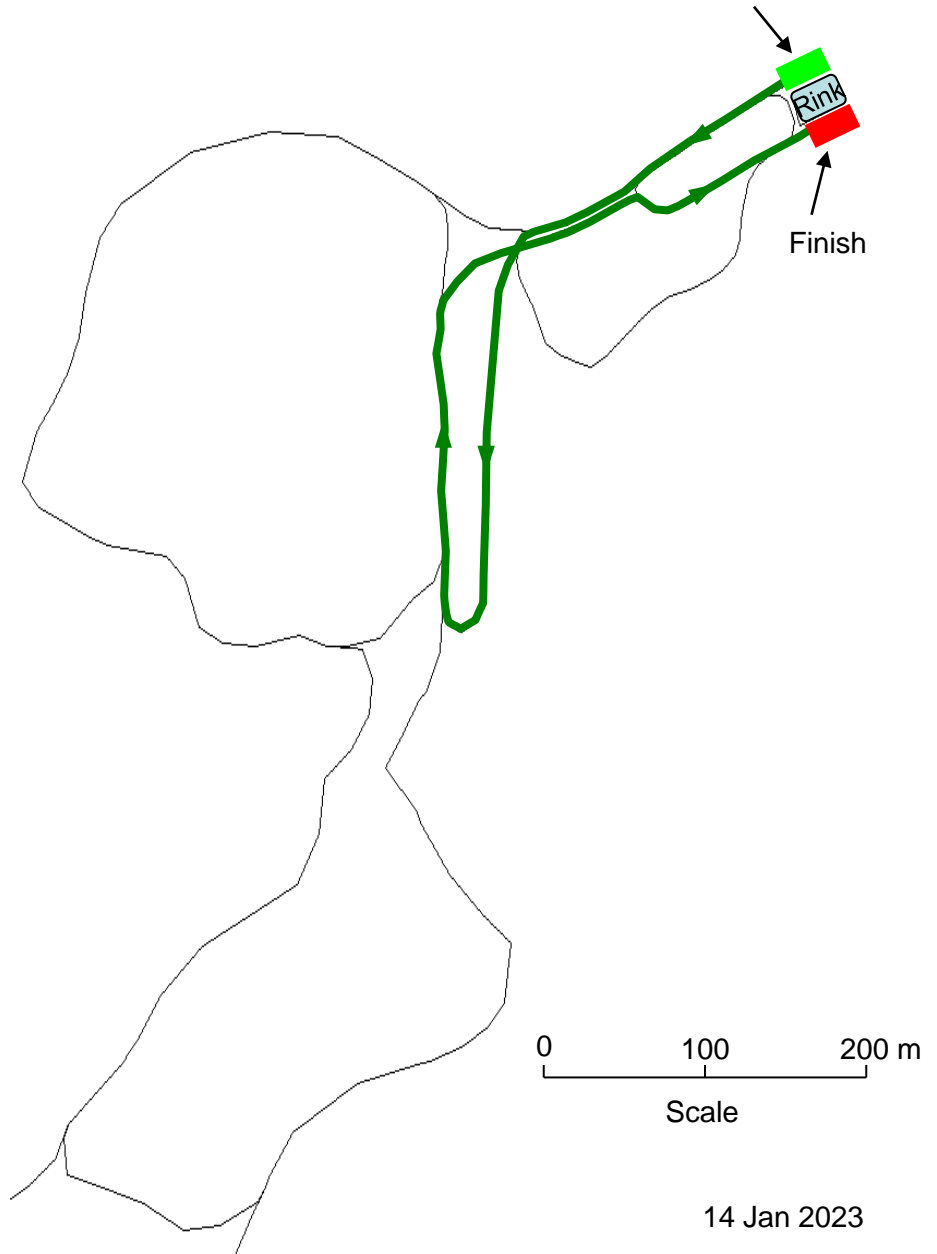

Course subject to change
Confirm course maps on Race Day

14 Jan 2023