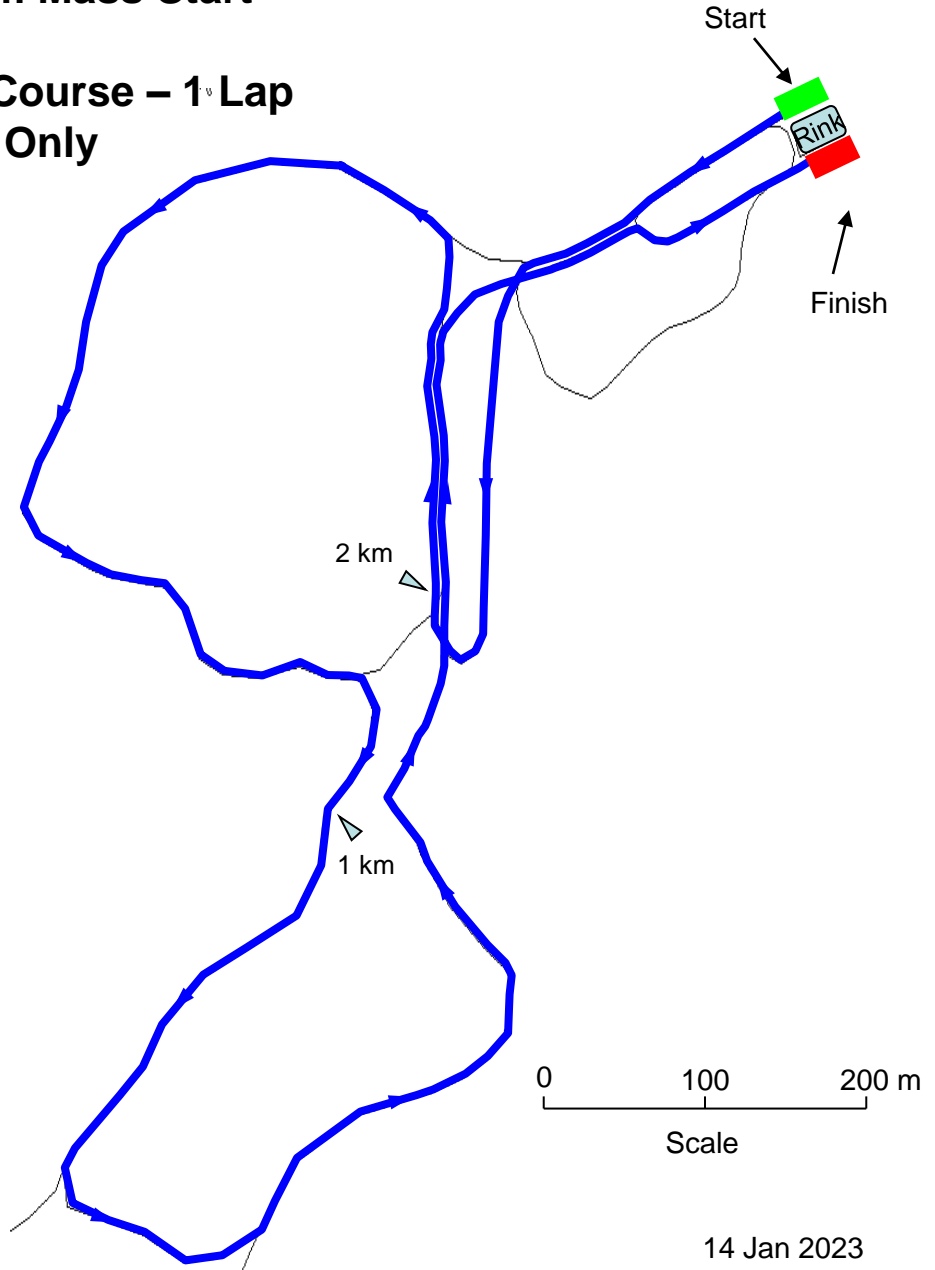

# Walden Cross Country Beaver Lake Trails

Sun, Feb 26<sup>th</sup>, 2023 – Beaver Lake Loppet  
10:30 am Mass Start

5 km Course – 1 Lap  
10 km Course – 2 Laps  
Classic Only

Course subject to change  
Confirm course maps on Race Day

## Elevation Profile

14 Jan 2023

5 km Trail

www.waldenxc.ca

# Walden Cross Country Beaver Lake Trails

Sun, Feb 26<sup>th</sup>, 2023 – Beaver Lake Loppet  
10:30 am Mass Start

2.5 km Course – 1 Lap  
Classic Only

Course subject to change  
Confirm course maps on Race Day

# Walden Cross Country Beaver Lake Trails

Sun, Feb 26<sup>th</sup>, 2023 – Beaver Lake Loppet  
10:30 am Mass Start

1.5 km Course – 1 Lap  
Classic Only

Course subject to change  
Confirm course maps on Race Day