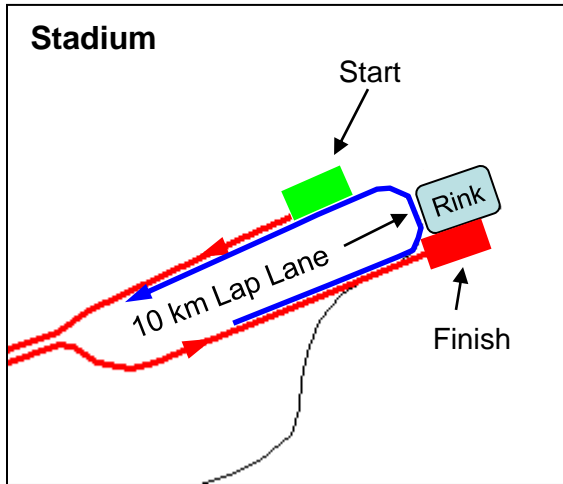

# Walden Cross Country Beaver Lake Trails

Sun, Feb 26<sup>th</sup>, 2023 – Beaver Lake Loppet  
10:30 am Mass Start

5 km Course – 1 Lap  
10 km Course – 2 Laps  
Classic Only

Course subject to change  
Confirm course maps on Race Day

# Walden Cross Country Beaver Lake Trails

Sun, Feb 26<sup>th</sup>, 2023 – Beaver Lake Loppet  
10:30 am Mass Start

2.5 km Course – 1 Lap  
Classic Only

Course subject to change  
Confirm course maps on Race Day