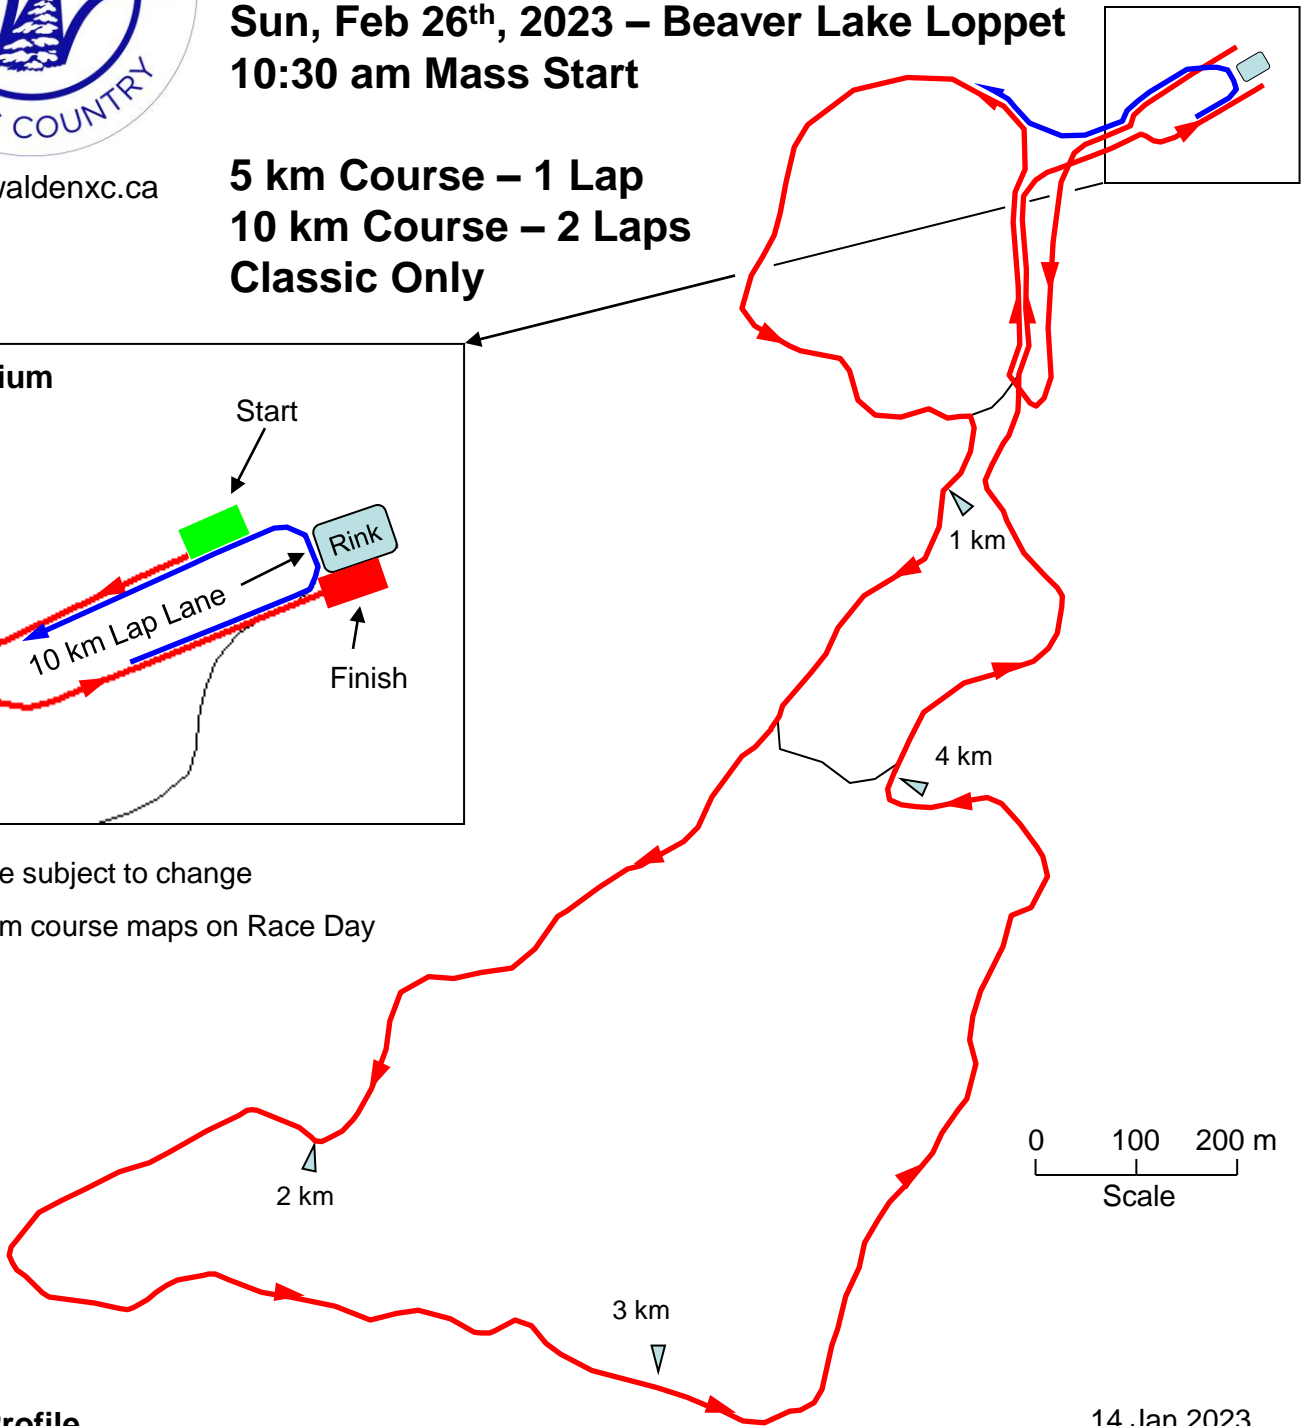

# Walden Cross Country Beaver Lake Trails

Sun, Feb 26<sup>th</sup>, 2023 – Beaver Lake Loppet  
10:30 am Mass Start

5 km Course – 1 Lap  
10 km Course – 2 Laps  
Classic Only

Course subject to change  
Confirm course maps on Race Day

# Walden Cross Country Beaver Lake Trails

Sun, Feb 26<sup>th</sup>, 2023 – Beaver Lake Loppet  
10:30 am Mass Start

2.5 km Course – 1 Lap  
Classic Only

Course subject to change  
Confirm course maps on Race Day

# Walden Cross Country Beaver Lake Trails

Sun, Feb 26<sup>th</sup>, 2023 – Beaver Lake Loppet  
10:30 am Mass Start

1.5 km Course – 1 Lap  
Classic Only

Course subject to change  
Confirm course maps on Race Day

# Walden Cross Country Beaver Lake Trails

Sun, Feb 26<sup>th</sup>, 2023 – Beaver Lake Loppet  
10:30 am Mass Start

[www.waldenxc.ca](http://www.waldenxc.ca)

1 km Course – 1 Lap  
Classic Only

Course subject to change  
Confirm course maps on Race Day