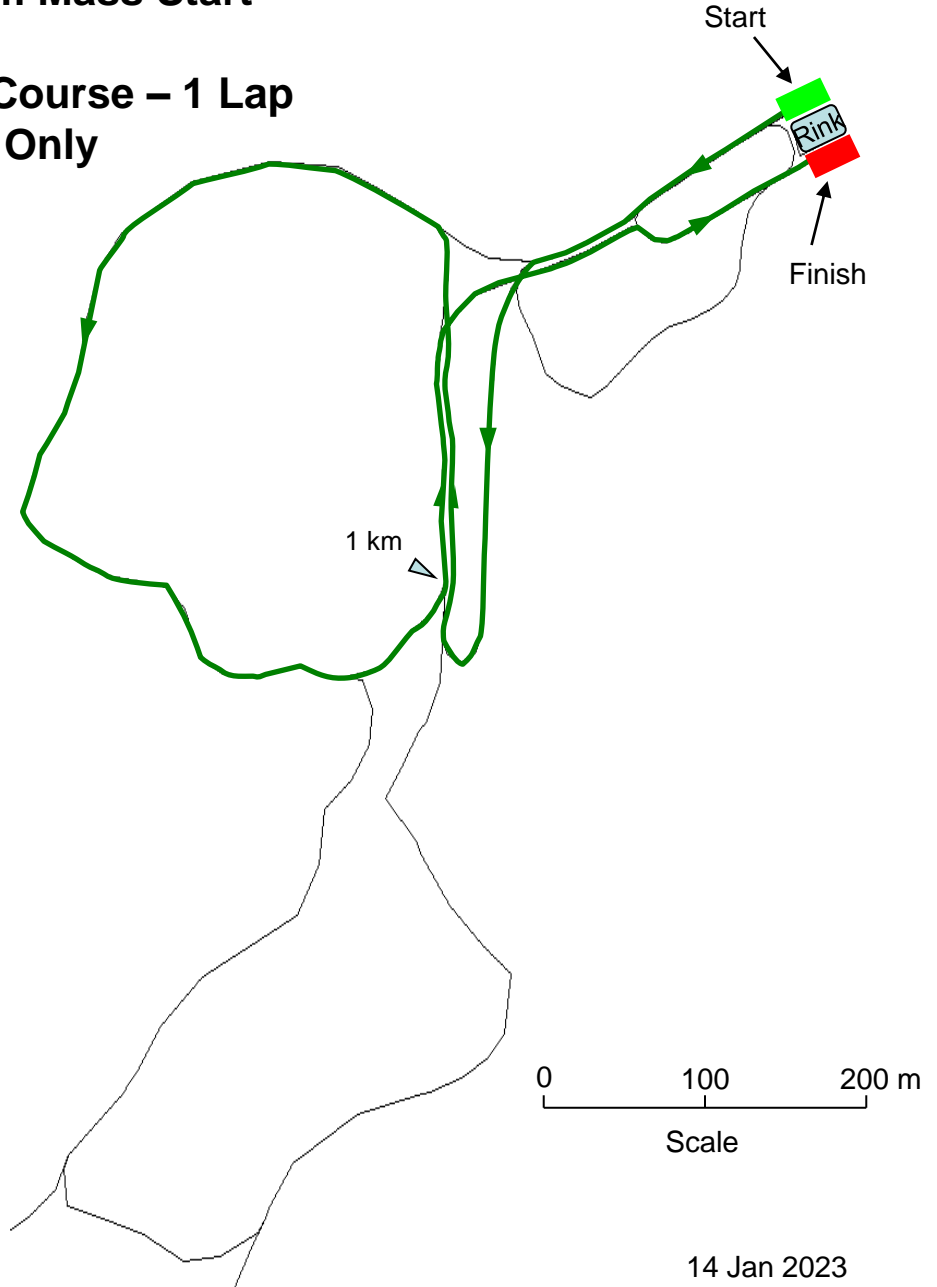

# Walden Cross Country Beaver Lake Trails

Sun, Feb 26<sup>th</sup>, 2023 – Beaver Lake Loppet  
10:30 am Mass Start

5 km Course – 1 Lap  
10 km Course – 2 Laps  
Classic Only

Course subject to change  
Confirm course maps on Race Day

# Walden Cross Country Beaver Lake Trails

Sun, Feb 26<sup>th</sup>, 2023 – Beaver Lake Loppet  
10:30 am Mass Start

2.5 km Course – 1 Lap  
Classic Only

Course subject to change  
Confirm course maps on Race Day

14 Jan 2023

2.5 km Trail

www.waldenxc.ca

# Walden Cross Country Beaver Lake Trails

Sun, Feb 26<sup>th</sup>, 2023 – Beaver Lake Loppet  
10:30 am Mass Start

1.5 km Course – 1 Lap  
Classic Only

Course subject to change  
Confirm course maps on Race Day