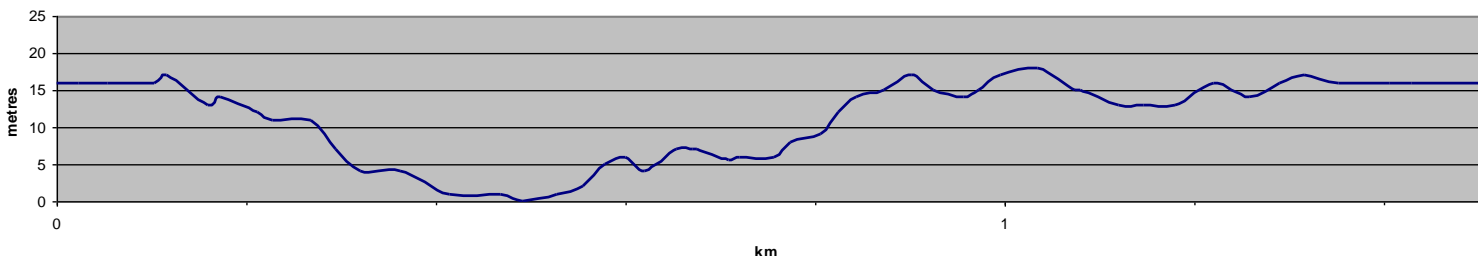

Course subject to change
Confirm course maps on Race Day

14 Jan 2023