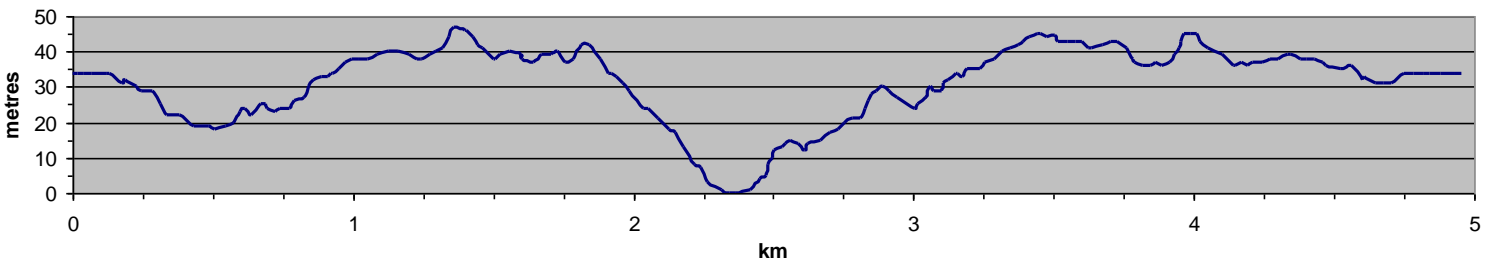

Elevation Profile

14 Jan 2023

5 km Trail